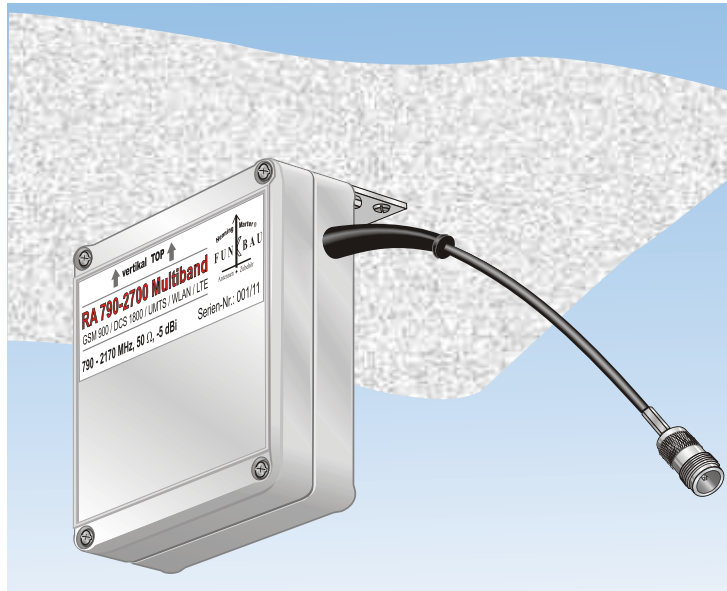

## RA 790-2700 Multiband

Indoor-Repeater-Antenne für GSM 900 / DCS 1800 / UMTS / WLAN / LTE  
(Indoor Repeater Antenna for GSM 900 / DCS 1800 / UMTS / WLAN / LTE)

**Bestellnummer (Order No.): 4917000**

Stand (Updated) : 11/2011

Frequenzbereich (Frequency range):	790-2700 MHz
Impedanz (Impedance):	50
Polarisation (Polarisation):	vertikal (vertical)
Gewinn (Gain)*:	-5 dBi
VSWR:	2,0
Gewicht ca. (Weight approx.):	270 g
Länge/Breite/Höhe (Length/Width/High):	120 mm/69 mm/122 mm
Anschluss (Connector)**:	N-Kuppler (f) [N female]
Kabel (Cable)	200 mm, RG 58
Montage ( Mounting)***:	an Decken, Wänden (at ceiling, walls)
Material:	Kunststoffgehäuse (ABS), Haltewinkel aus Aluminium [Plastic housing (ABS), Angle bracket from aluminium]