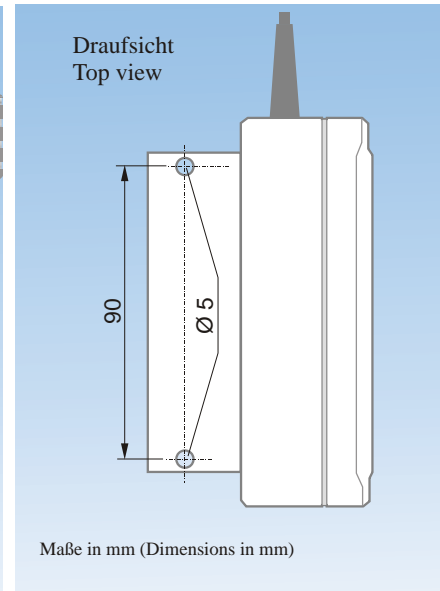

Datenblatt (Data sheet)

RA 790-2700 Multiband

Indoor-Repeater-Antenne für GSM 900 / DCS 1800 / UMTS / WLAN / LTE
 (Indoor Repeater Antenna for GSM 900 / DCS 1800 / UMTS / WLAN / LTE)

Bestellnummer (Order No.): 4917000

Stand (Updated) : **01/2018**

Frequenzbereich (Frequency range):	790-2700 MHz
Impedanz (Impedance):	50
Polarisation (Polarisation):	vertikal (Vertical)
Gewinn (Gain)*:	-5 dBi
VSWR:	2,0
Gewicht ca. (Weight approximately):	270 g
Länge/Breite/Höhe (Length/Width/High):	120 mm/69 mm/122 mm
Anschluss (Connector)**:	N-Kuppler (f) [N female]
Kabel (Cable)	200 mm, RG 58
Montage (Mounting)***:	an Decken, Wänden (at ceiling, walls)
Material:	Kunststoffgehäuse (ABS), Haltewinkel aus Aluminium [Plastic housing (ABS), Angle bracket from aluminium]