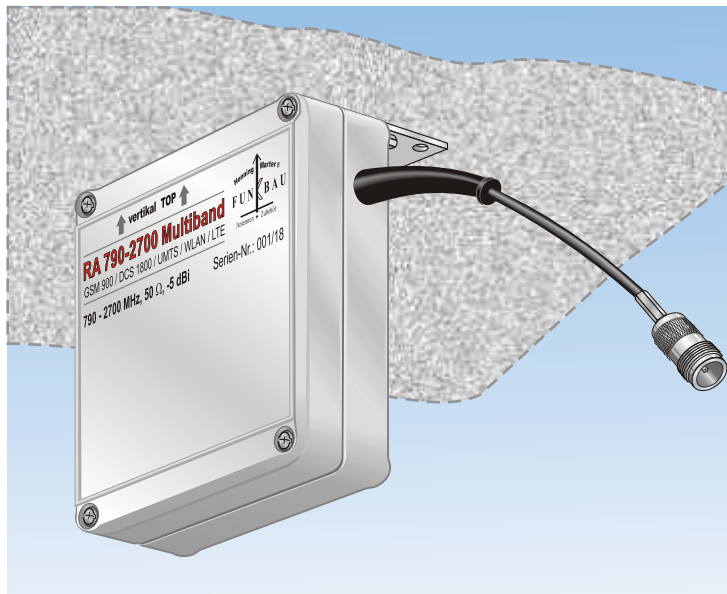

Datenblatt (Data sheet)

RA 790-2700 Multiband

Indoor-Repeater-Antenne für GSM 900 / DCS 1800 / UMTS / WLAN / LTE
 (Indoor Repeater Antenna for GSM 900 / DCS 1800 / UMTS / WLAN / LTE)

Bestellnummer (Order No.): 4917000

Stand (Updated) : **01/2018**

Frequenzbereich (Frequency range):	790-2700 MHz
Impedanz (Impedance):	50
Polarisation (Polarisation):	vertikal (Vertical)
Gewinn (Gain)*:	-5 dBi
VSWR:	2,0
Gewicht ca. (Weight approximately):	270 g
Länge/Breite/Höhe (Length/Width/High):	120 mm/69 mm/122 mm
Anschluss (Connector)**:	N-Kuppler (f) [N female]
Kabel (Cable)	200 mm, RG 58
Montage (Mounting)***:	an Decken, Wänden (at ceiling, walls)
Material:	Kunststoffgehäuse (ABS), Haltewinkel aus Aluminium [Plastic housing (ABS), Angle bracket from aluminium]